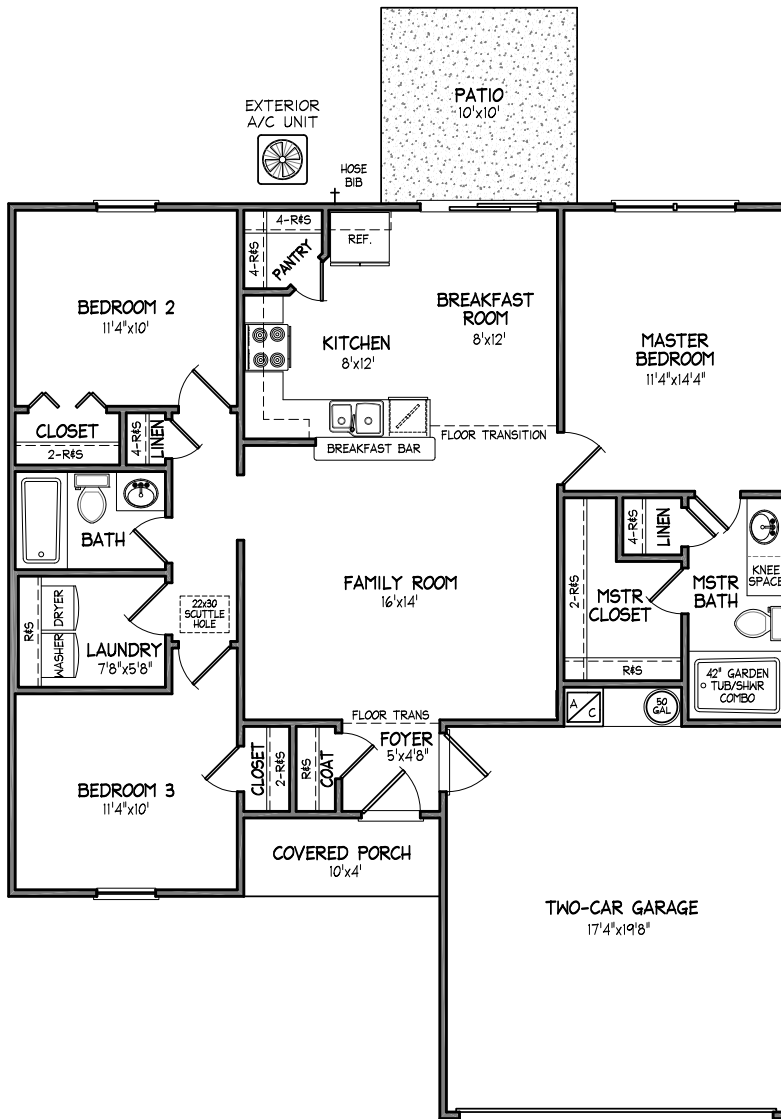

BENCHMARK COLLECTION

THE BENJAMIN 1207 SQUARE FEET

VINYL FRONT ELEVATION

MASTER SUITE OPTION

DOUBLE SINK OPTION

Rande  Duke
HOMES

27 OCTOBER 2010

BUILDER WILL NOT DISCRIMINATE ON THE BASIS OF RACE, COLOR, RELIGION, NATIONAL ORIGIN, SEX, HANDICAP, OR FAMILIAL STATUS. SQUARE FOOTAGE & ALL DIMENSIONS LISTED ON THE FLOOR PLANS ARE A GOOD FAITH ESTIMATE AND ARE SUBJECT TO CHANGE WITHOUT NOTICE. FLOOR PLAN & ELEVATIONS ARE FOR ILLUSTRATIVE PURPOSES AND NOT INTENDED FOR CONTRACTUAL PURPOSES