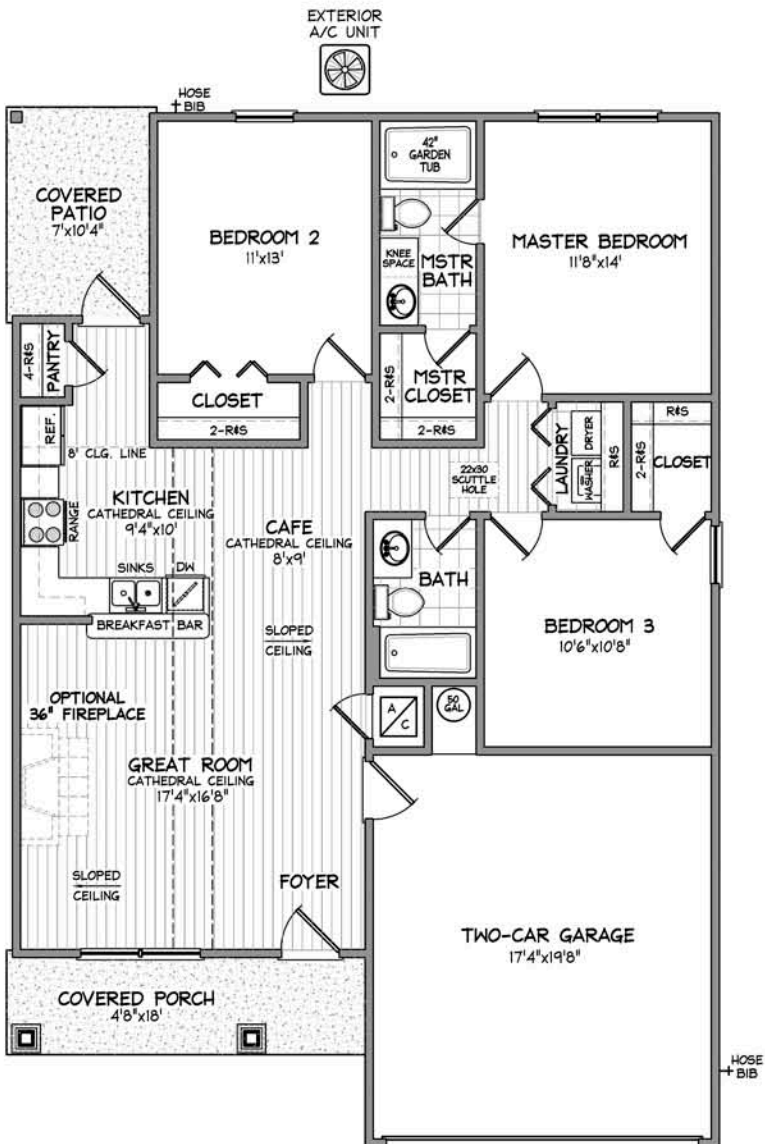

THE CHESAPEAKE 1293 SQUARE FEET

RANDE DUKE CONSTRUCTION, INC.