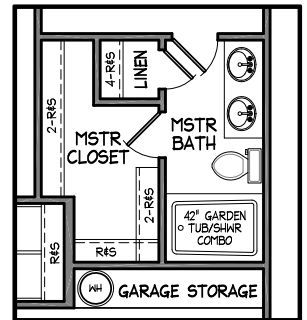

BENCHMARK COLLECTION

THE HAMILTON 1450 SQUARE FEET

VINYL FRONT ELEVATION

DOUBLE SINK OPTION

MASTER SUITE OPTION

Rande  Duke
HOMES

27 OCTOBER 2010

BUILDER WILL NOT DISCRIMINATE ON THE BASIS OF RACE, COLOR, RELIGION, NATIONAL ORIGIN, SEX, HANDICAP, OR FAMILIAL STATUS. SQUARE FOOTAGE & ALL DIMENSIONS LISTED ON THE FLOOR PLANS ARE A GOOD FAITH ESTIMATE AND ARE SUBJECT TO CHANGE WITHOUT NOTICE. FLOOR PLAN & ELEVATIONS ARE FOR ILLUSTRATIVE PURPOSES AND NOT INTENDED FOR CONTRACTUAL PURPOSES