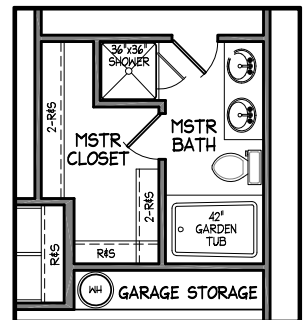

BENCHMARK COLLECTION

THE HAMILTON 1450 SQUARE FEET

VINYL FRONT ELEVATION

DOUBLE SINK OPTION

MASTER SUITE OPTION

Rande  Duke
HOMES

27 OCTOBER 2010

BUILDER WILL NOT DISCRIMINATE ON THE BASIS OF RACE, COLOR, RELIGION, NATIONAL ORIGIN, SEX, HANDICAP, OR FAMILIAL STATUS. SQUARE FOOTAGE & ALL DIMENSIONS LISTED ON THE FLOOR PLANS ARE A GOOD FAITH ESTIMATE AND ARE SUBJECT TO CHANGE WITHOUT NOTICE. FLOOR PLAN & ELEVATIONS ARE FOR ILLUSTRATIVE PURPOSES AND NOT INTENDED FOR CONTRACTUAL PURPOSES