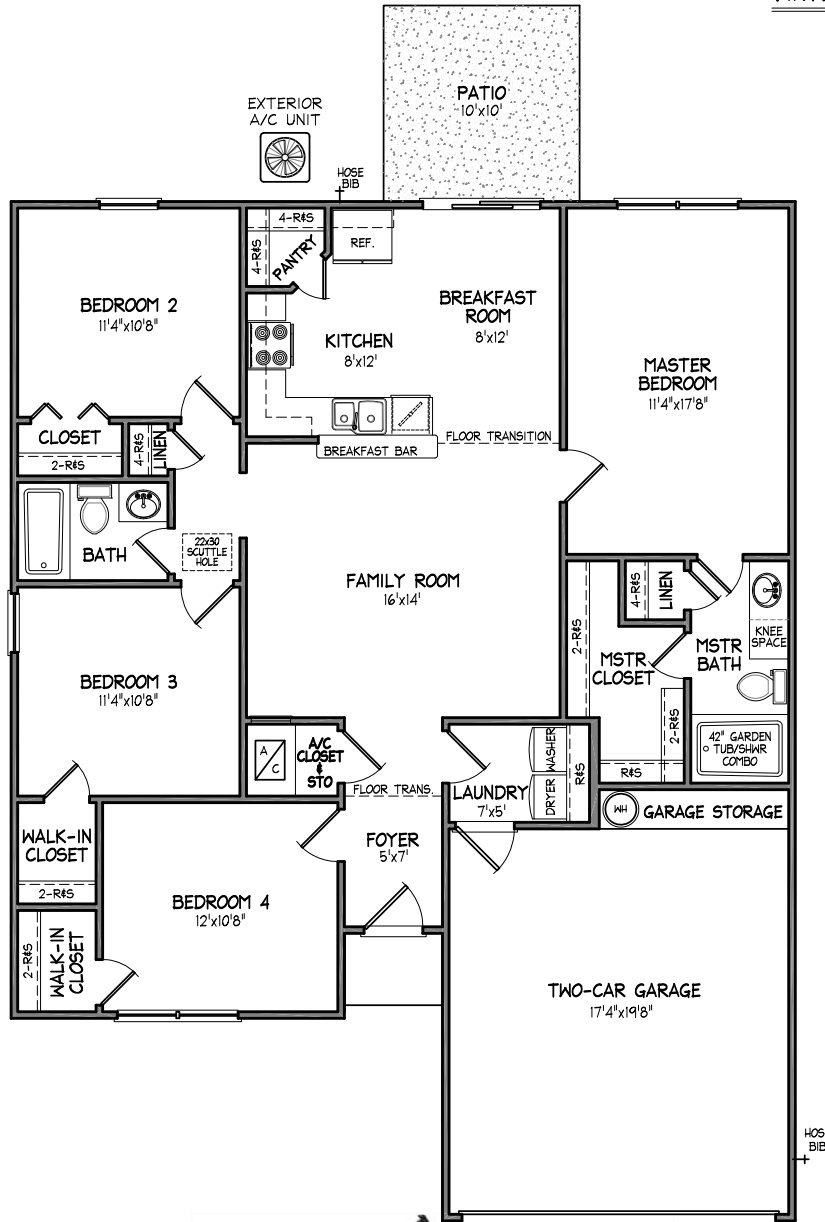

BENCHMARK COLLECTION

THE HAMILTON 1450 SQUARE FEET

VINYL FRONT ELEVATION

DOUBLE SINK OPTION

MASTER SUITE OPTION

Rande  Duke
HOMES

27 OCTOBER 2010

BUILDER WILL NOT DISCRIMINATE ON THE BASIS OF RACE, COLOR, RELIGION, NATIONAL ORIGIN, SEX, HANDICAP, OR FAMILIAL STATUS. SQUARE FOOTAGE & ALL DIMENSIONS LISTED ON THE FLOOR PLANS ARE A GOOD FAITH ESTIMATE AND ARE SUBJECT TO CHANGE WITHOUT NOTICE. FLOOR PLAN & ELEVATIONS ARE FOR ILLUSTRATIVE PURPOSES AND NOT INTENDED FOR CONTRACTUAL PURPOSES