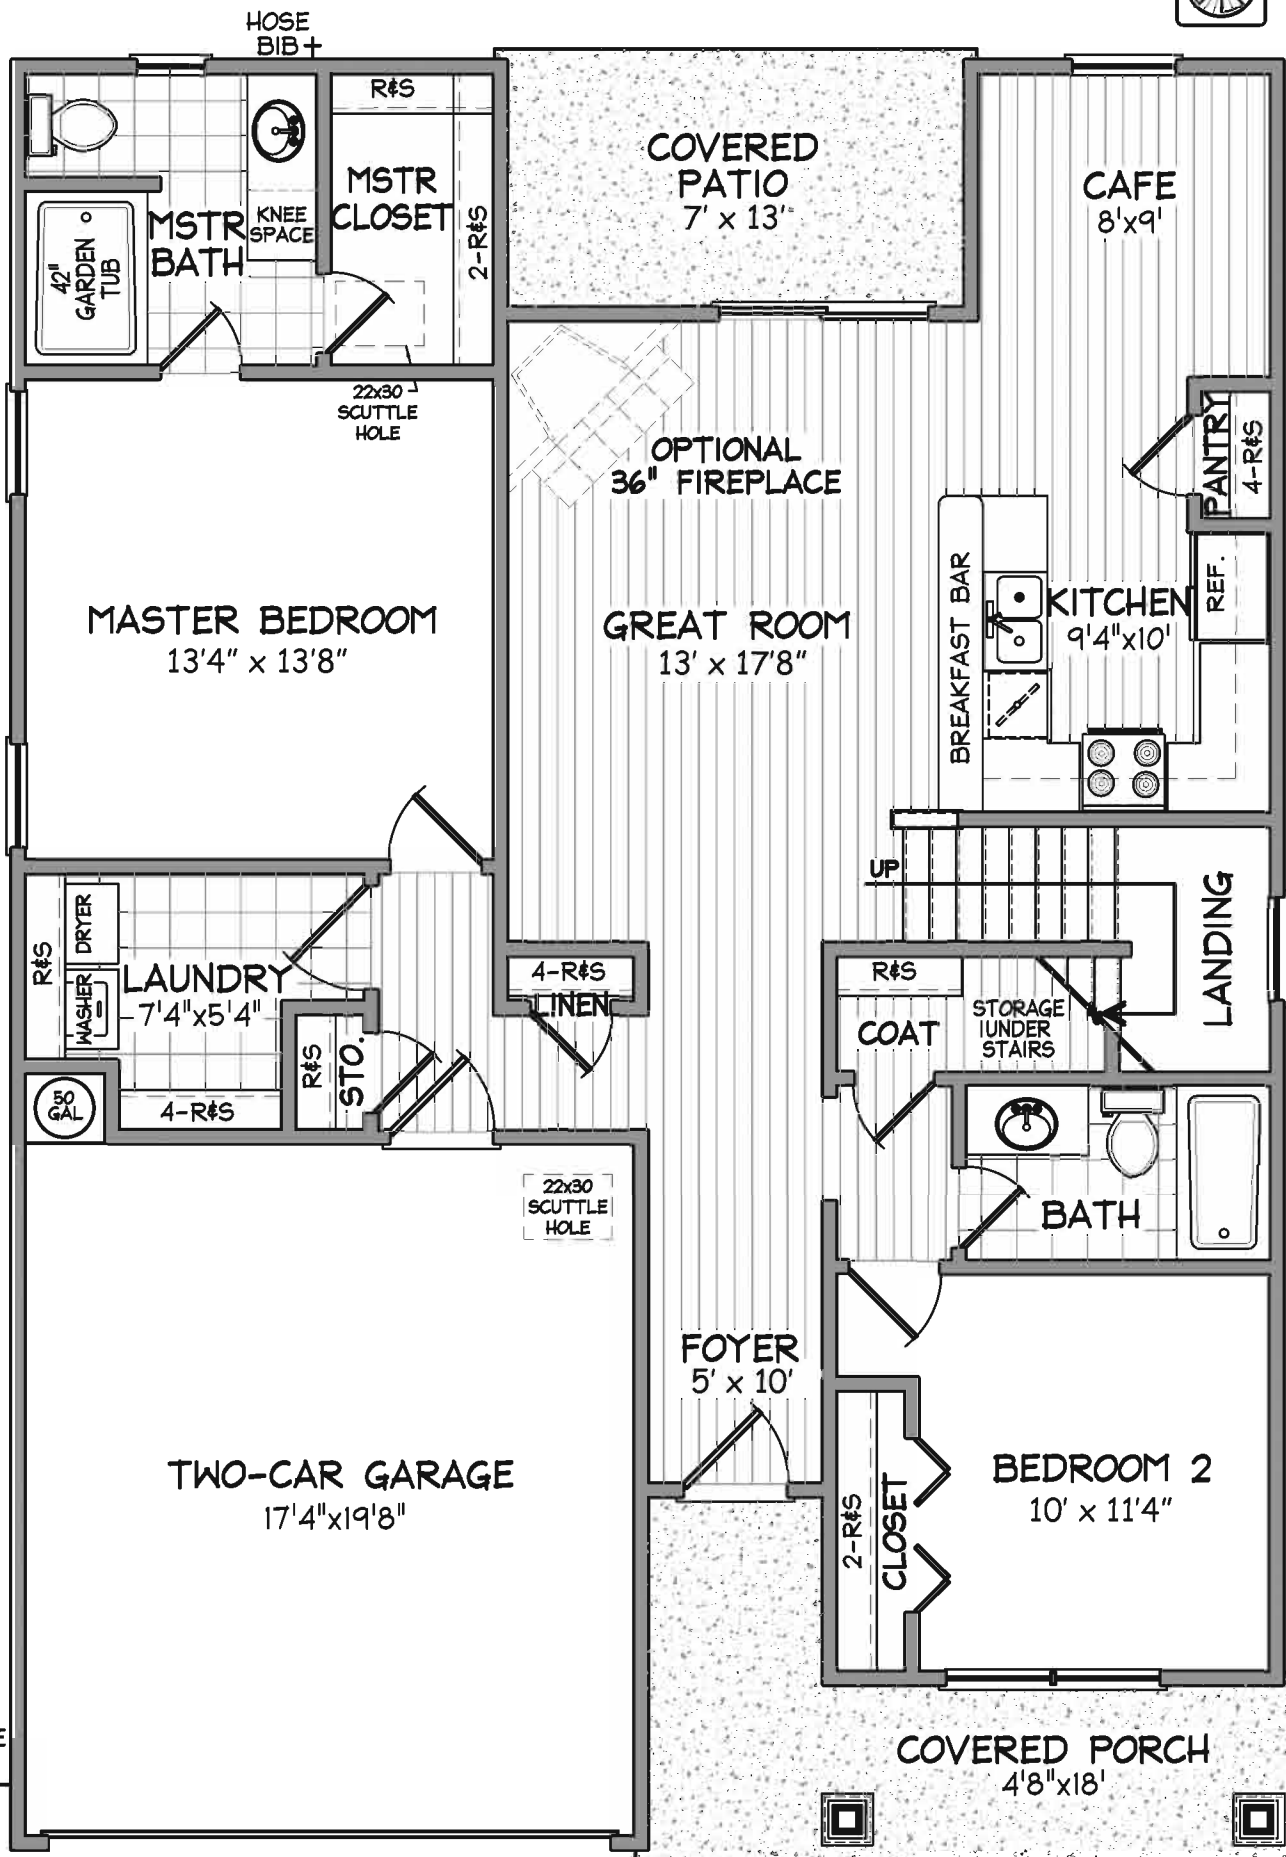

The Cottages at Lake Shore

THE RICHMOND 1691 SQUARE FEET

EXTERIOR
A/C UNIT

FIRST FLOOR PLAN

SECOND FLOOR PLAN