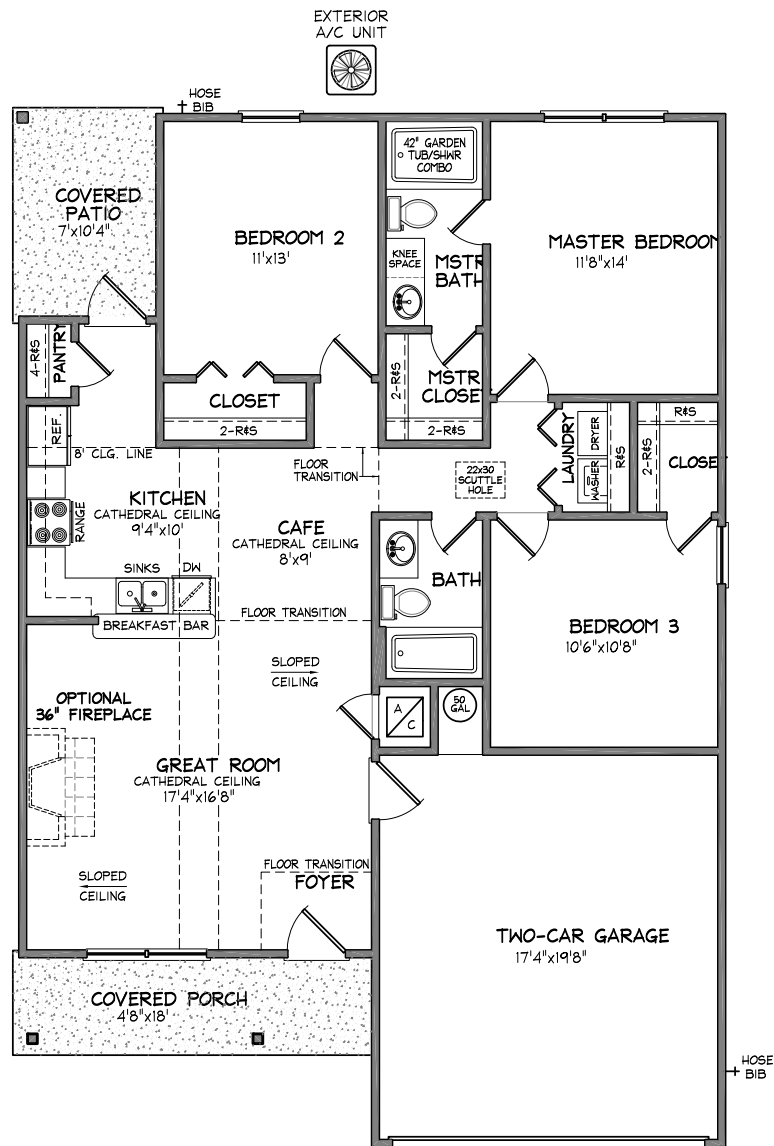

## THE CHESAPEAKE

1293 SQUARE FEET

VINYL FRONT ELEVATION

Rande  Duke  
HOMES

15 AUGUST 2010

BUILDER WILL NOT DISCRIMINATE ON THE BASIS OF RACE, COLOR, RELIGION, NATIONAL ORIGIN, SEX, HANDICAP, OR FAMILIAL STATUS. SQUARE FOOTAGE & ALL DIMENSIONS LISTED ON THE FLOOR PLANS ARE A GOOD FAITH ESTIMATE AND ARE SUBJECT TO CHANGE WITHOUT NOTICE. FLOOR PLAN & ELEVATIONS ARE FOR ILLUSTRATIVE PURPOSES AND NOT INTENDED FOR CONTRACTUAL PURPOSES