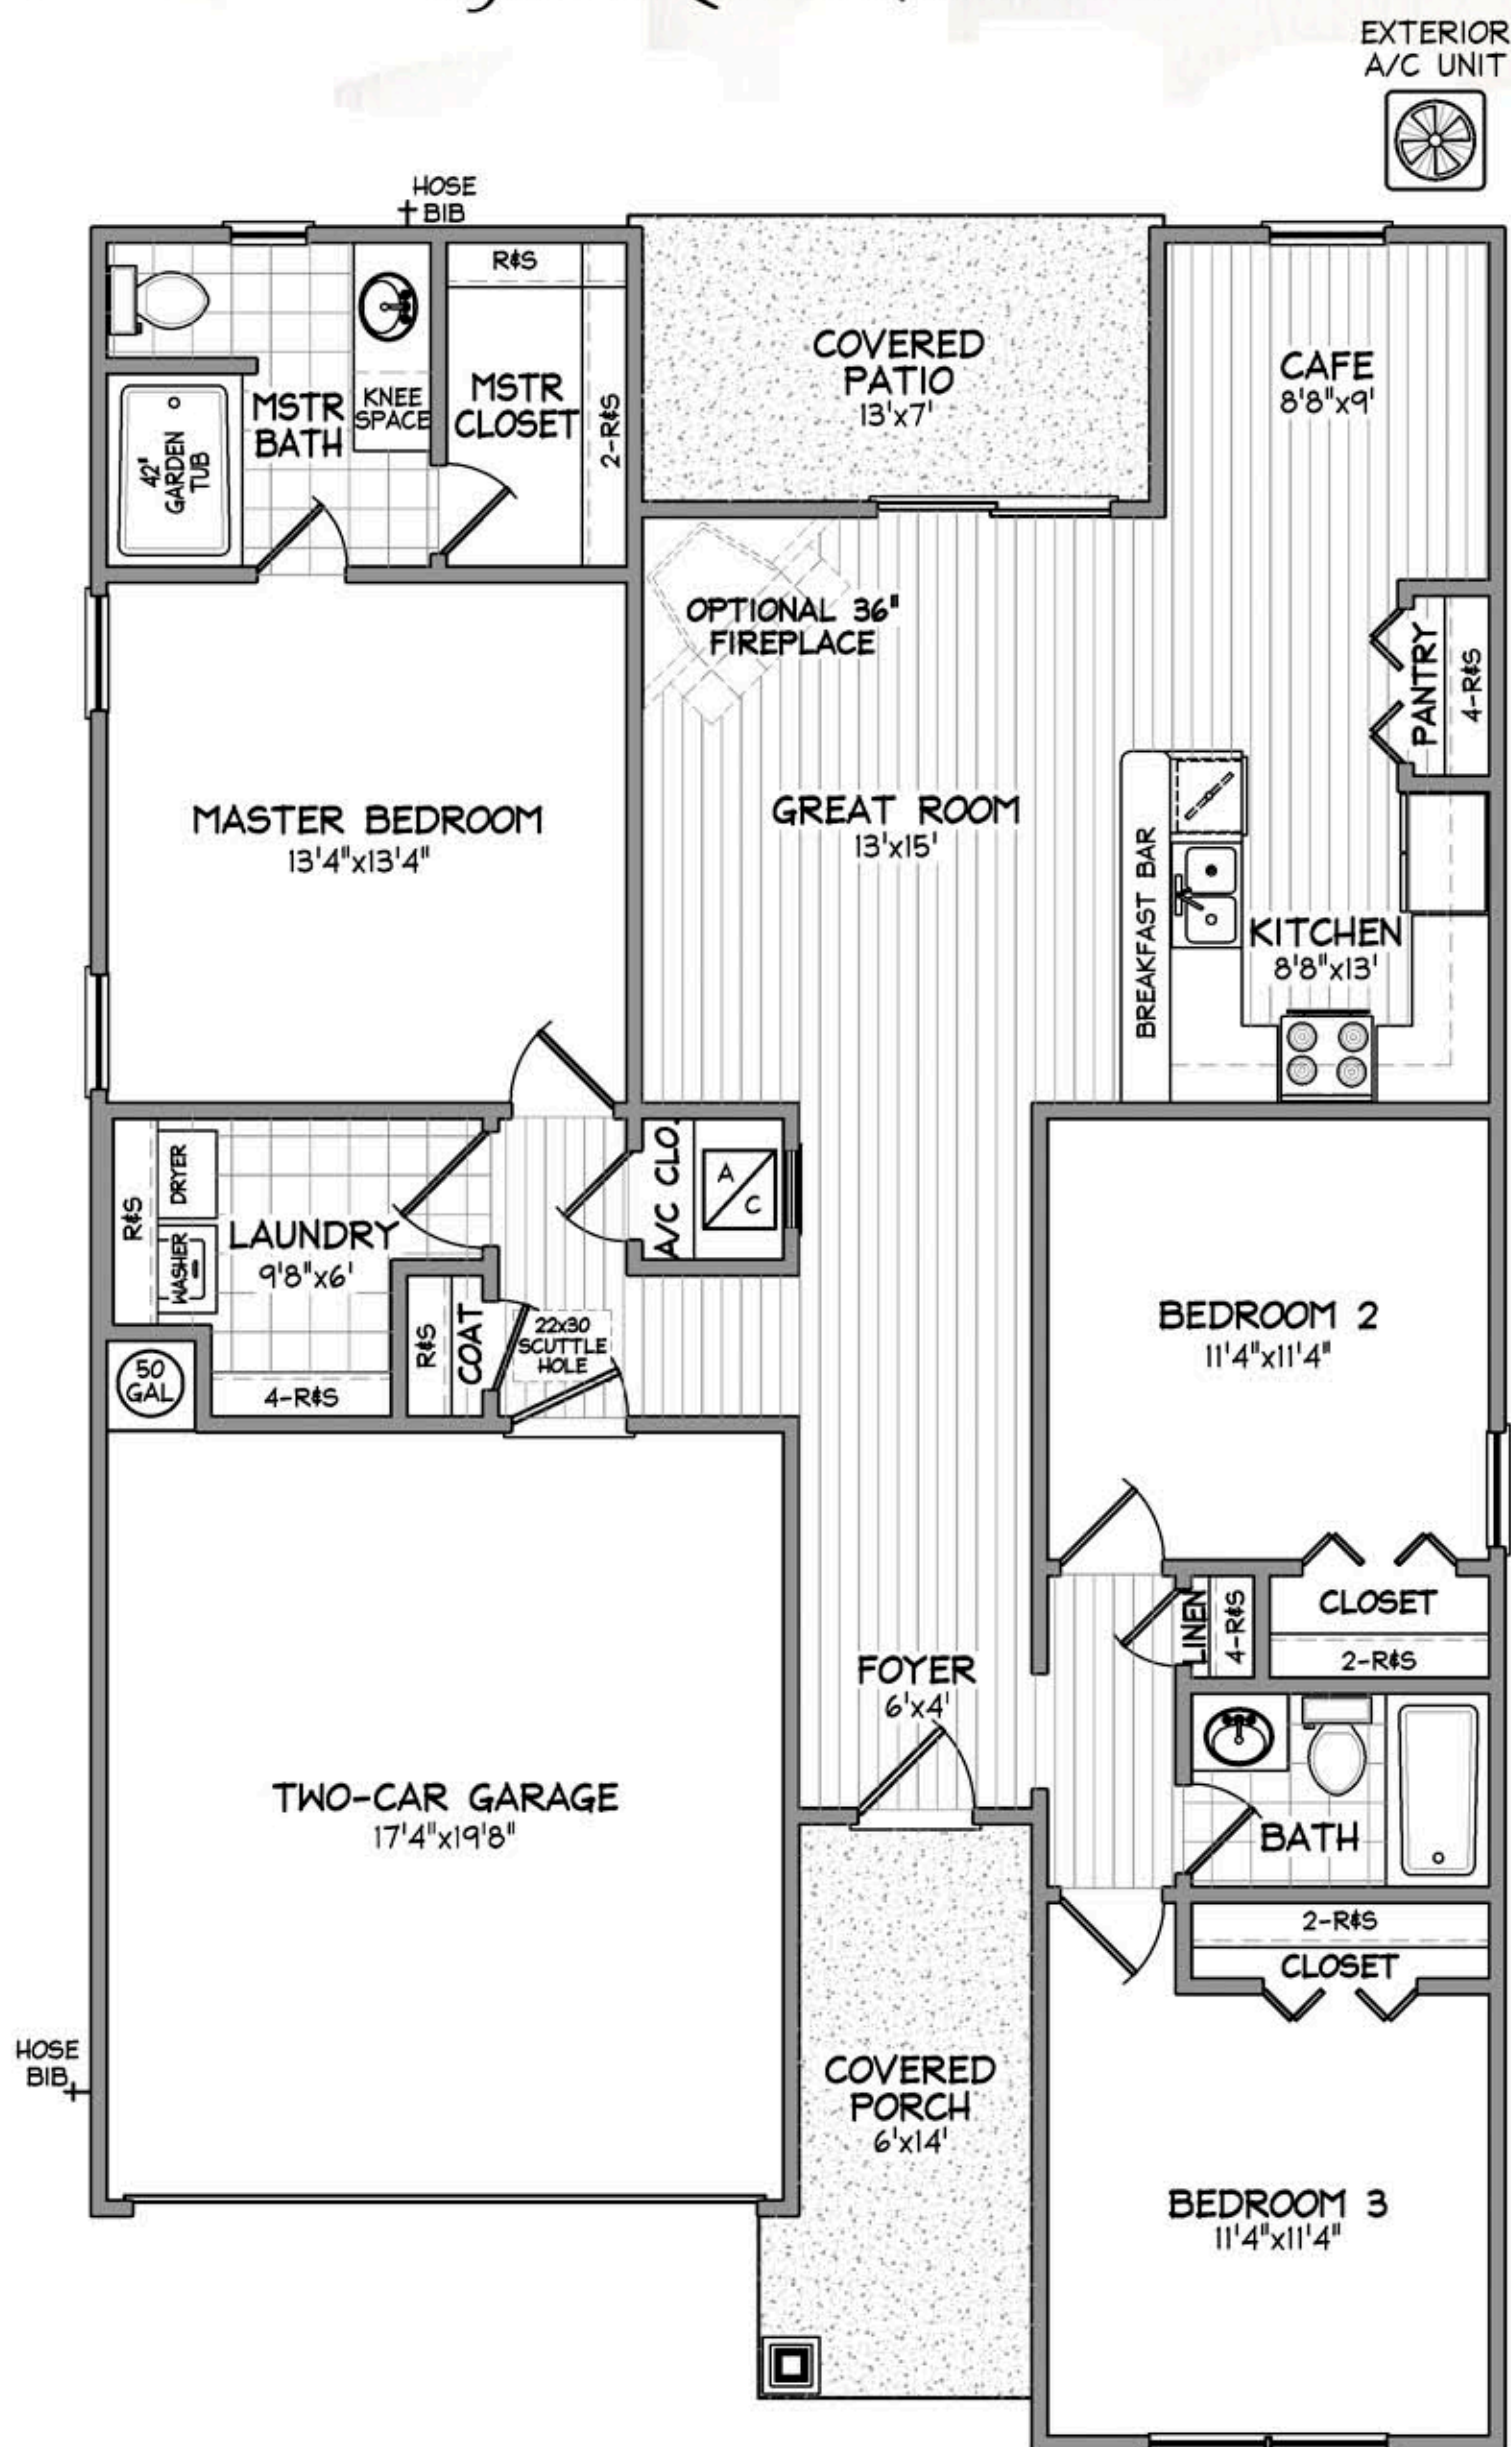

# The Cottages at Lake Shore

## THE FAIRFAX 1382 SQUARE FEET

RANDE DUKE CONSTRUCTION, INC.

BUILDER WILL NOT DISCRIMINATE ON THE BASIS OF RACE, COLOR, RELIGION, NATIONAL ORIGIN, SEX, HANDICAP, OR FAMILIAL STATUS. SQUARE FOOTAGE & ALL DIMENSIONS LISTED ON THE FLOOR PLANS ARE A GOOD FAITH ESTIMATE & ARE SUBJECT TO CHANGE WITHOUT NOTICE. FLOOR PLANS & ELEVATIONS ARE FOR ILLUSTRATIVE PURPOSES ONLY & NOT INTENDED FOR CONTRACTUAL PURPOSES.