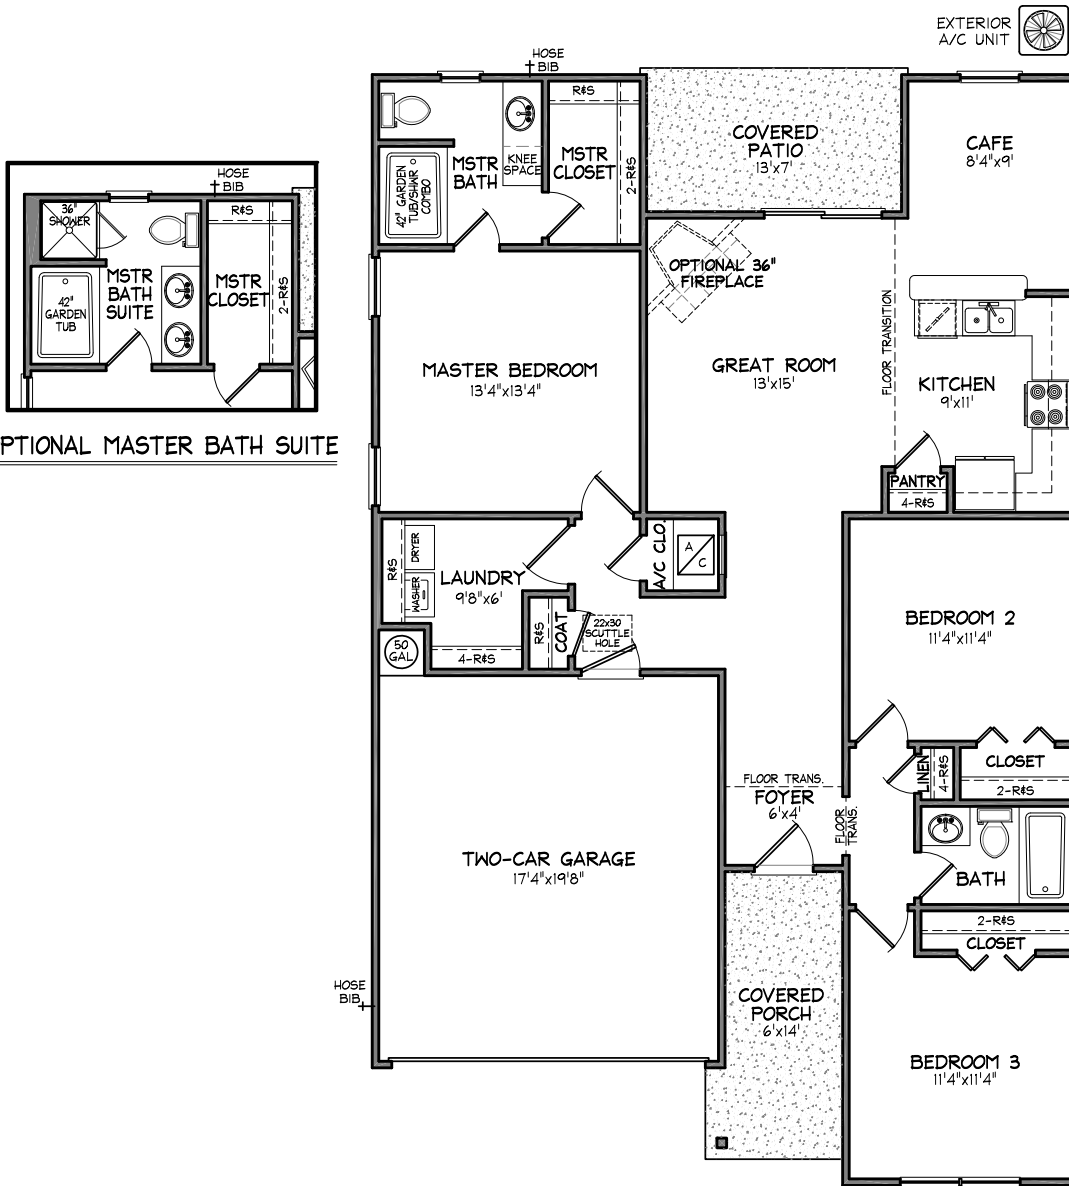

BENCHMARK COLLECTION

THE FAIRFAX 1382 SQUARE FEET

VINYL FRONT ELEVATION

OPTIONAL MASTER BATH SUITE

Rande  Duke
HOMES