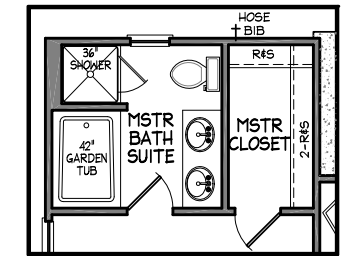

BENCHMARK COLLECTION

THE FAIRFAX 1382 SQUARE FEET

VINYL FRONT ELEVATION

OPTIONAL MASTER BATH SUITE

Rande  Duke
HOMES