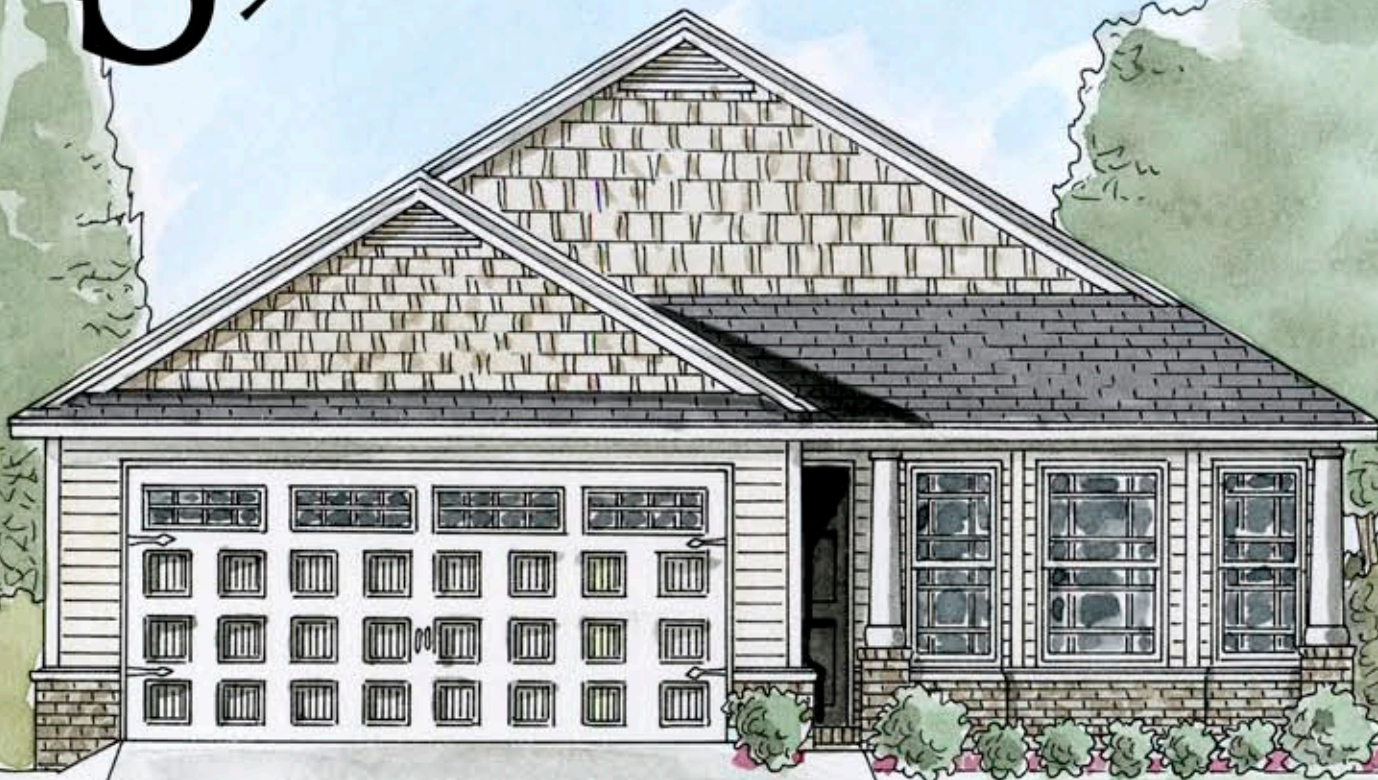

The Cottages at Lake Shore

THE PORTSMOUTH 1502 SQUARE FEET

RANDE DUKE CONSTRUCTION, INC.

BUILDER WILL NOT DISCRIMINATE ON THE BASIS OF RACE, COLOR, RELIGION, NATIONAL ORIGIN, SEX, HANDICAP, OR FAMILIAL STATUS. SQUARE FOOTAGE & ALL DIMENSIONS LISTED ON THE FLOOR PLANS ARE A GOOD FAITH ESTIMATE & ARE SUBJECT TO CHANGE WITHOUT NOTICE. FLOOR PLANS & ELEVATIONS ARE FOR ILLUSTRATIVE PURPOSES ONLY & NOT INTENDED FOR CONTRACTUAL PURPOSES.