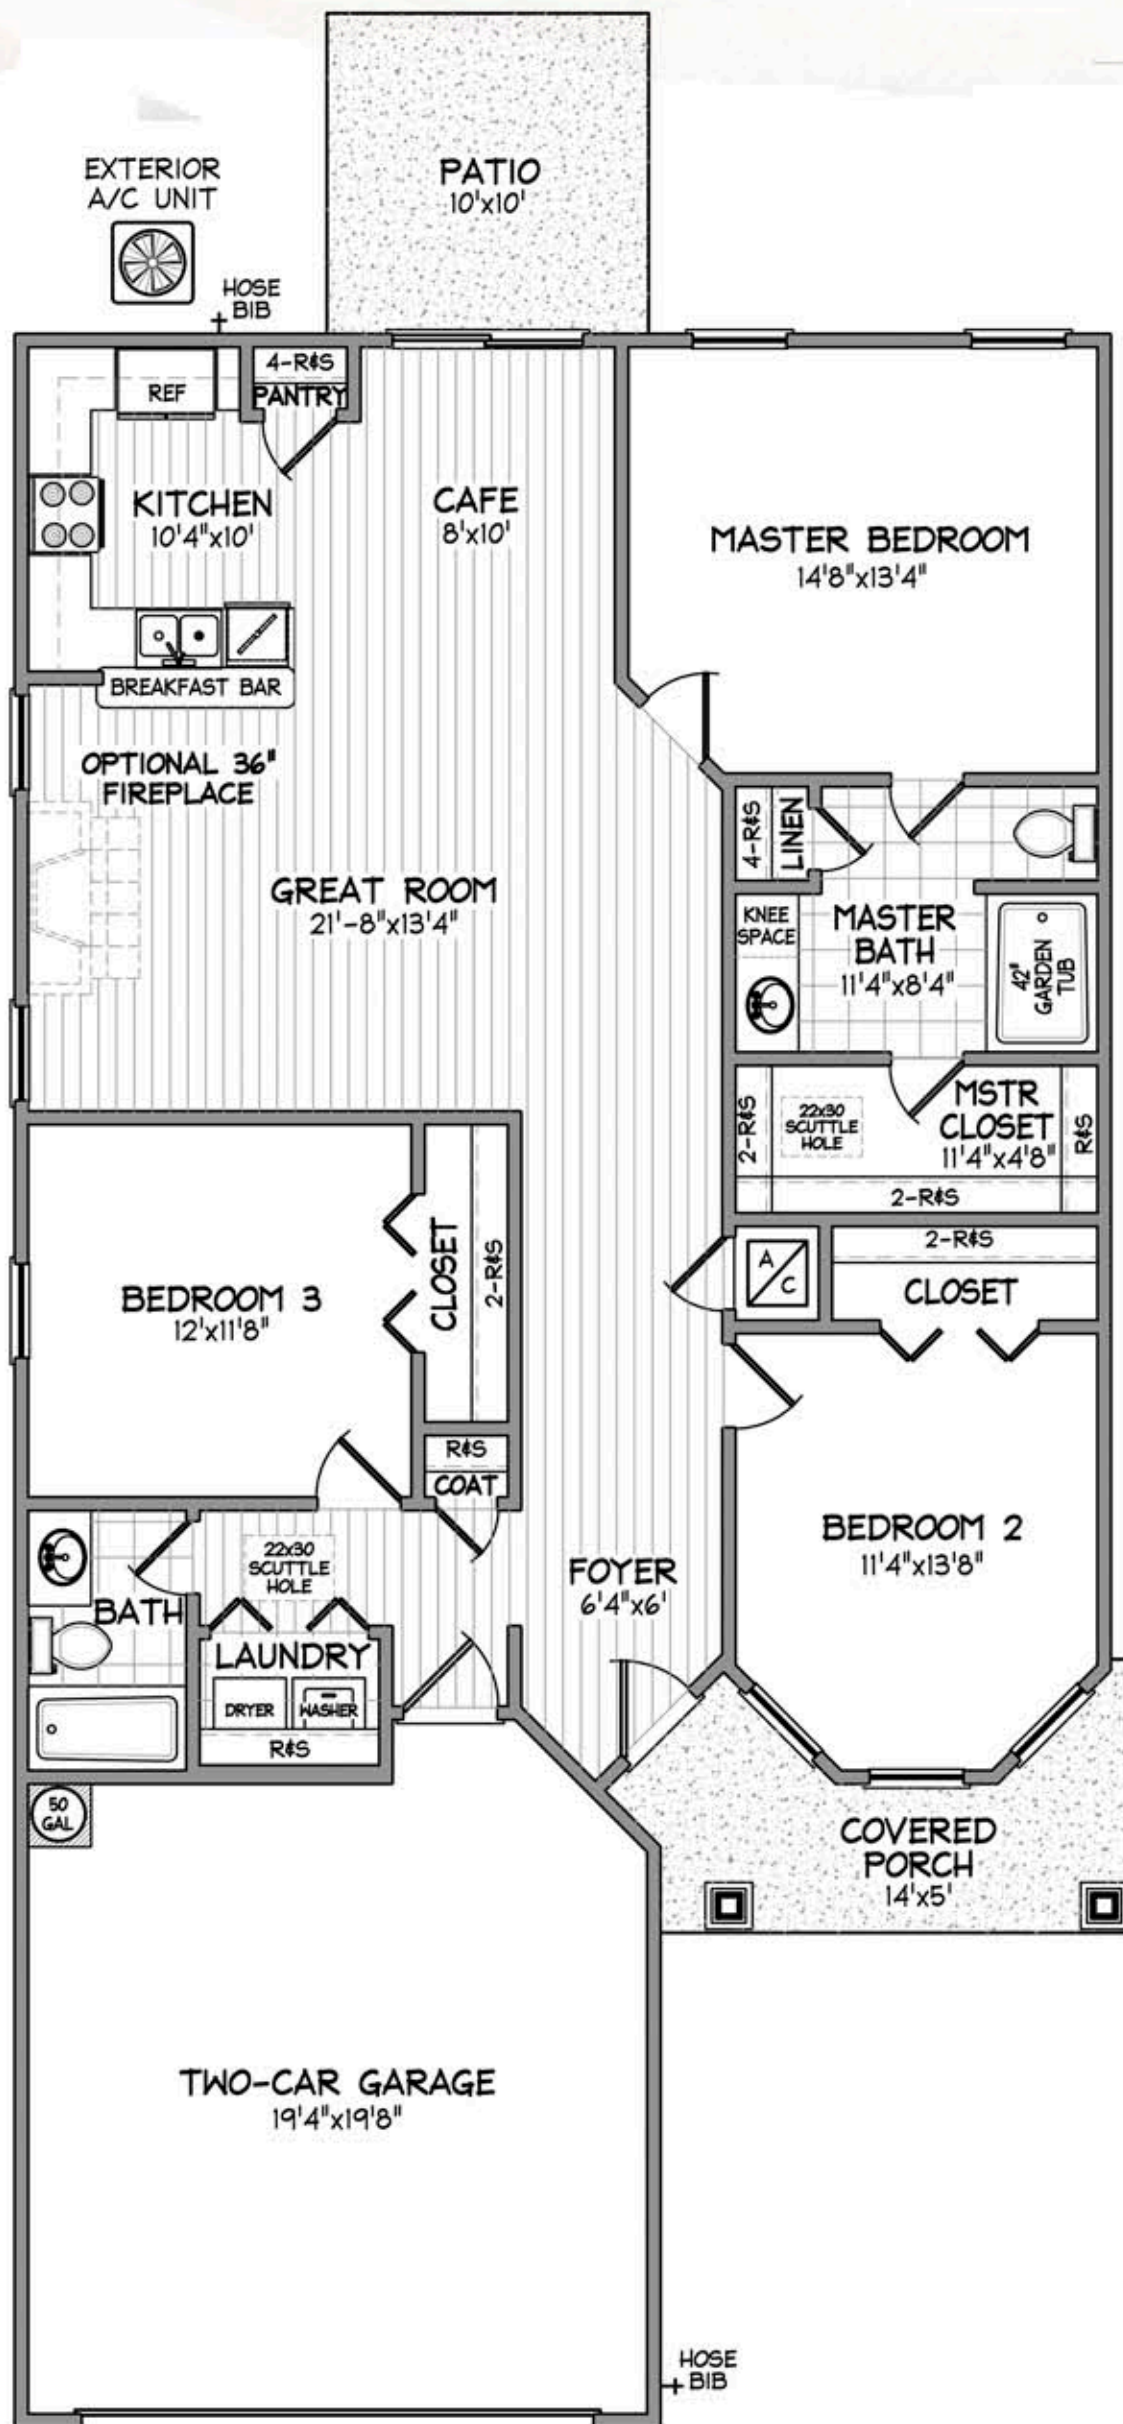

The Cottages at Lake Shore

THE PORTSMOUTH 1502 SQUARE FEET

RANDE DUKE CONSTRUCTION, INC.

BUILDER WILL NOT DISCRIMINATE ON THE BASIS OF RACE, COLOR, RELIGION, NATIONAL ORIGIN, SEX, HANDICAP, OR FAMILIAL STATUS. SQUARE FOOTAGE & ALL DIMENSIONS LISTED ON THE FLOOR PLANS ARE A GOOD FAITH ESTIMATE & ARE SUBJECT TO CHANGE WITHOUT NOTICE. FLOOR PLANS & ELEVATIONS ARE FOR ILLUSTRATIVE PURPOSES ONLY & NOT INTENDED FOR CONTRACTUAL PURPOSES.