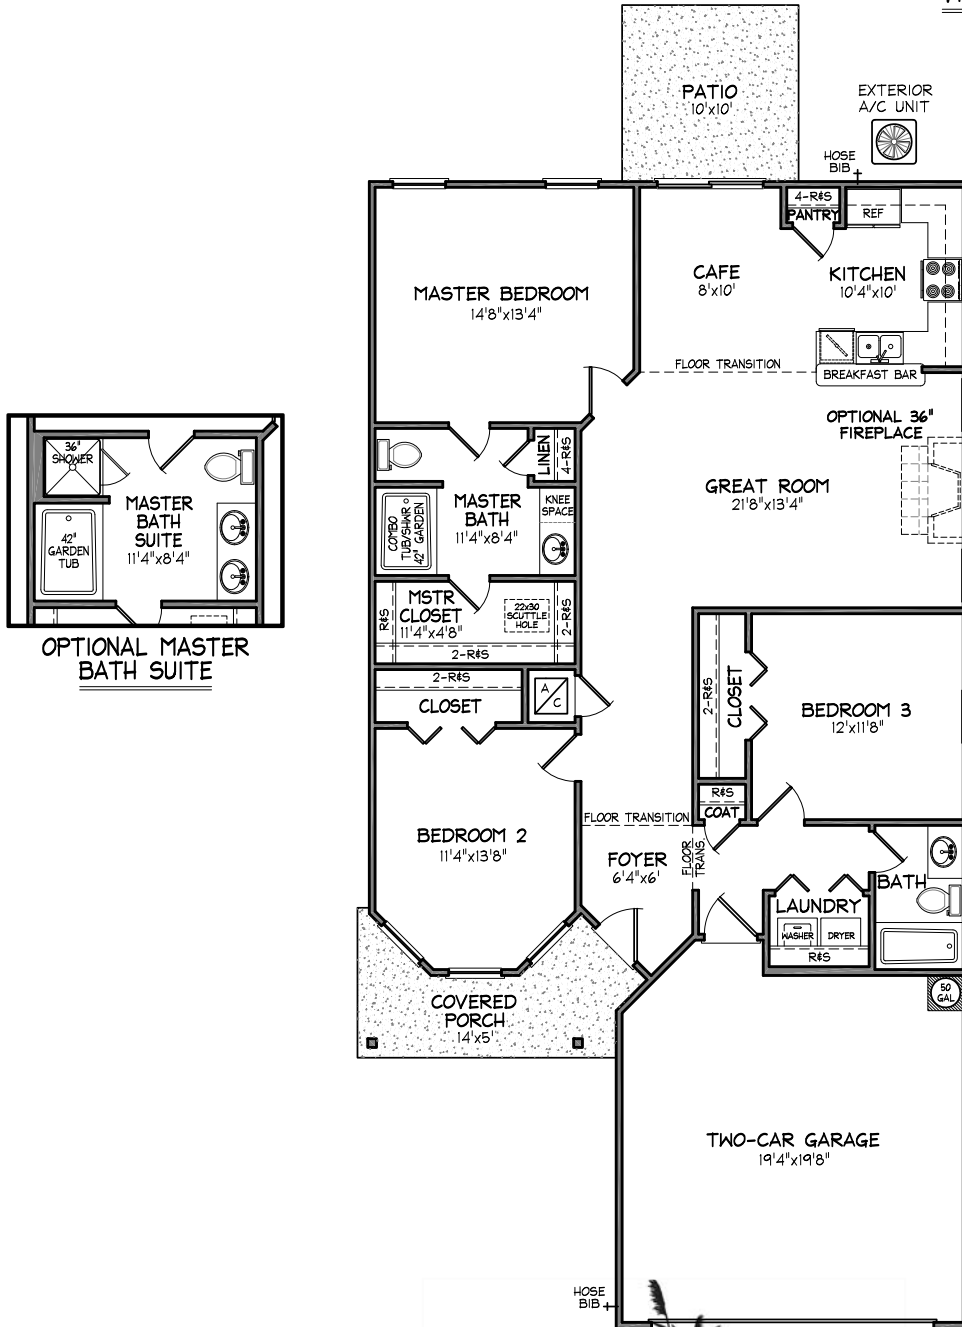

# BENCHMARK COLLECTION

## THE PORTSMOUTH

1502 SQUARE FEET

VINYL FRONT ELEVATION

OPTIONAL MASTER  
BATH SUITE

Rande Duke  
HOMES