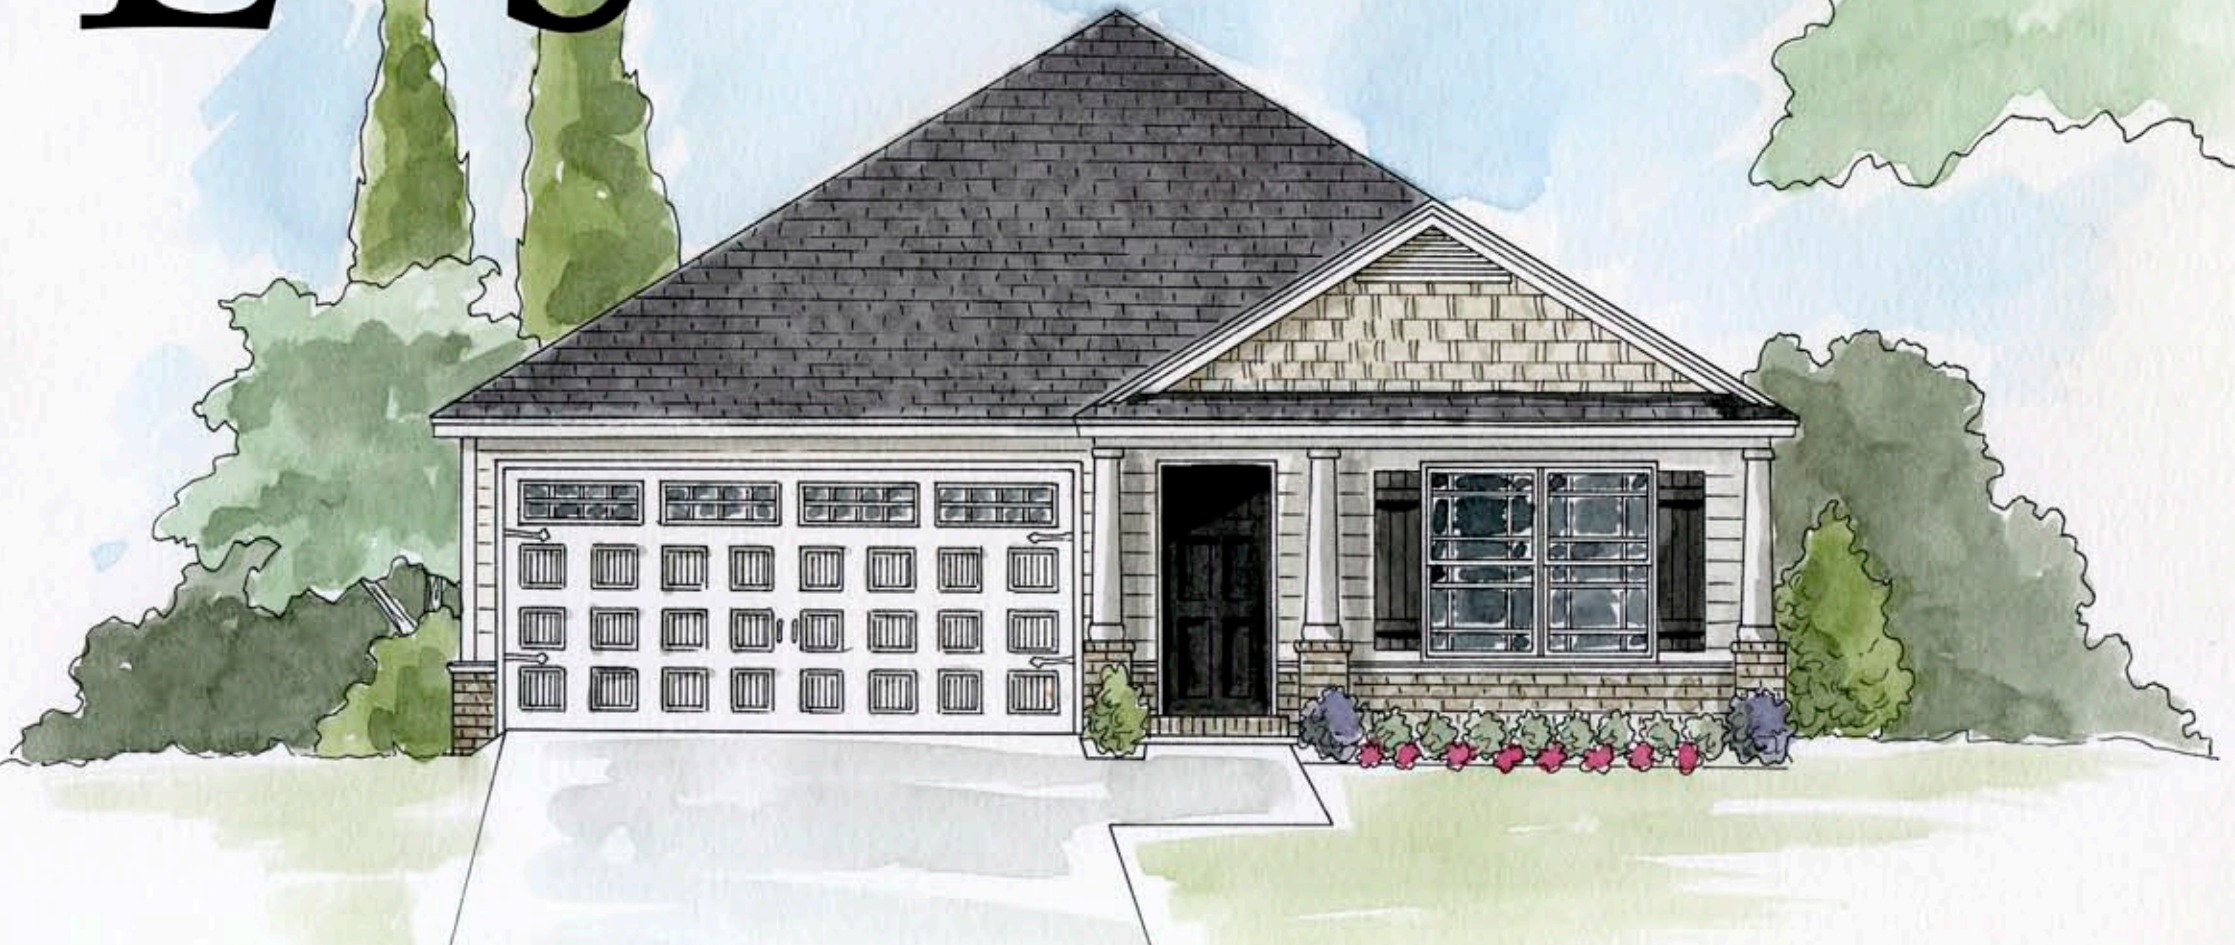

The Cottages at Lake Shore

THE WILLIAMSBURG 1750 SQUARE FEET

RANDE DUKE CONSTRUCTION, INC.

BUILDER WILL NOT DISCRIMINATE ON THE BASIS OF RACE, COLOR, RELIGION, NATIONAL ORIGIN, SEX, HANDICAP, OR FAMILIAL STATUS. SQUARE FOOTAGE & ALL DIMENSIONS LISTED ON THE FLOOR PLANS ARE A GOOD FAITH ESTIMATE & ARE SUBJECT TO CHANGE WITHOUT NOTICE. FLOOR PLANS & ELEVATIONS ARE FOR ILLUSTRATIVE PURPOSES ONLY & NOT INTENDED FOR CONTRACTUAL PURPOSES.