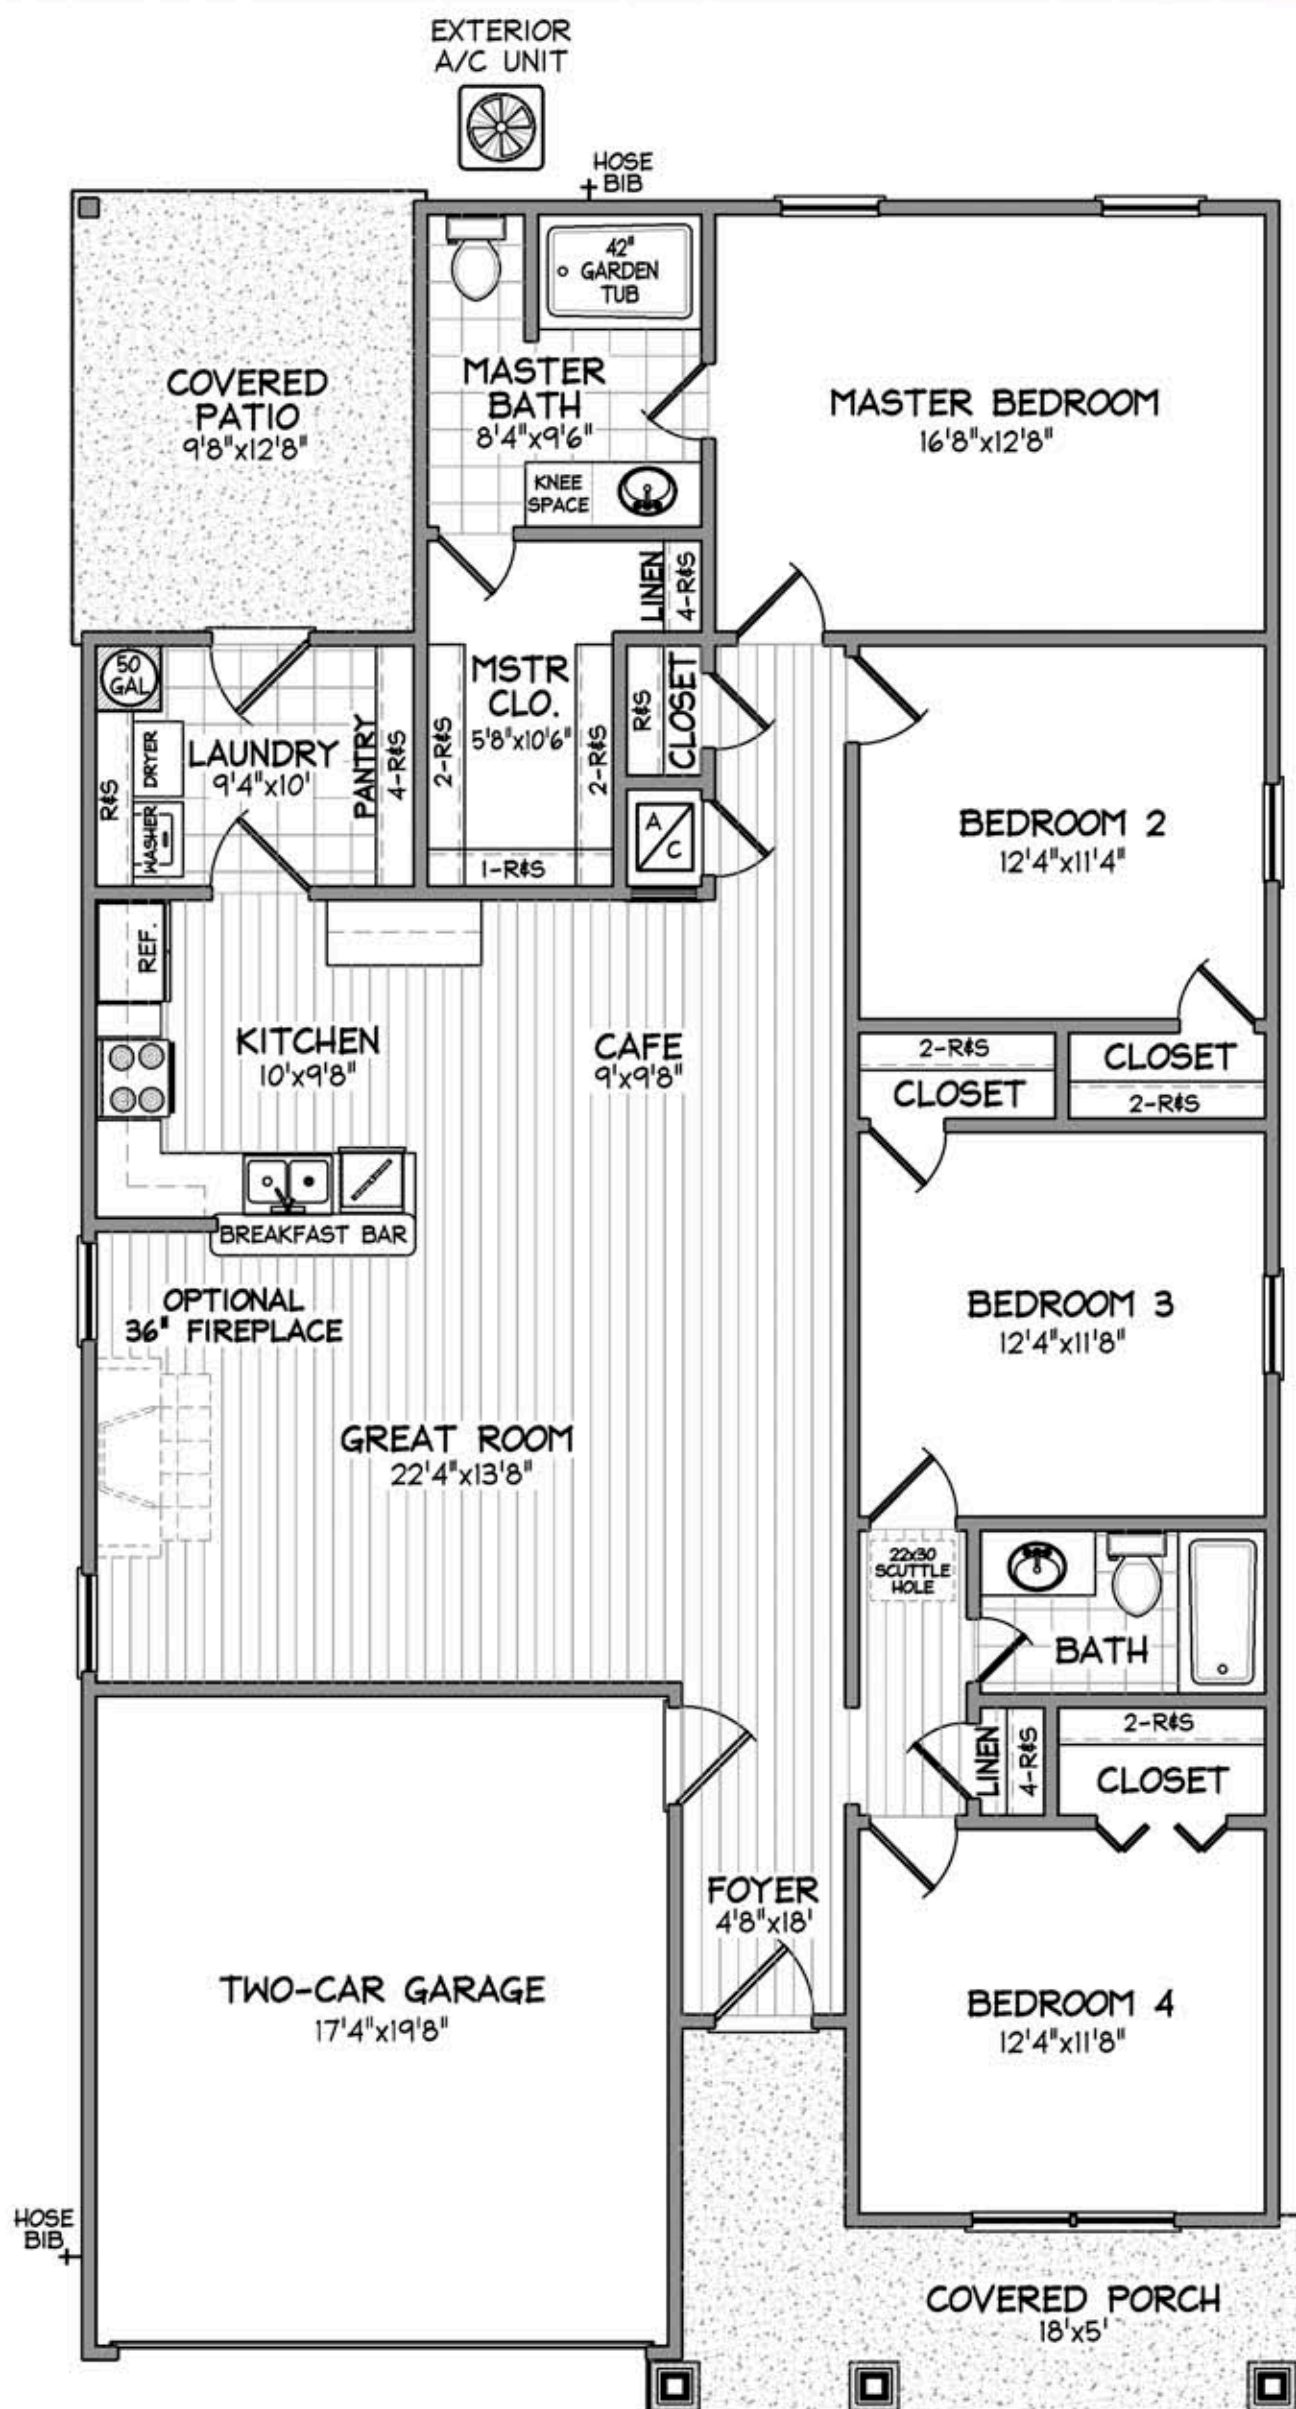

The Cottages at Lake Shore

THE WILLIAMSBURG 1750 SQUARE FEET

RANDE DUKE CONSTRUCTION, INC.

BUILDER WILL NOT DISCRIMINATE ON THE BASIS OF RACE, COLOR, RELIGION, NATIONAL ORIGIN, SEX, HANDICAP, OR FAMILIAL STATUS. SQUARE FOOTAGE & ALL DIMENSIONS LISTED ON THE FLOOR PLANS ARE A GOOD FAITH ESTIMATE & ARE SUBJECT TO CHANGE WITHOUT NOTICE. FLOOR PLANS & ELEVATIONS ARE FOR ILLUSTRATIVE PURPOSES ONLY & NOT INTENDED FOR CONTRACTUAL PURPOSES.