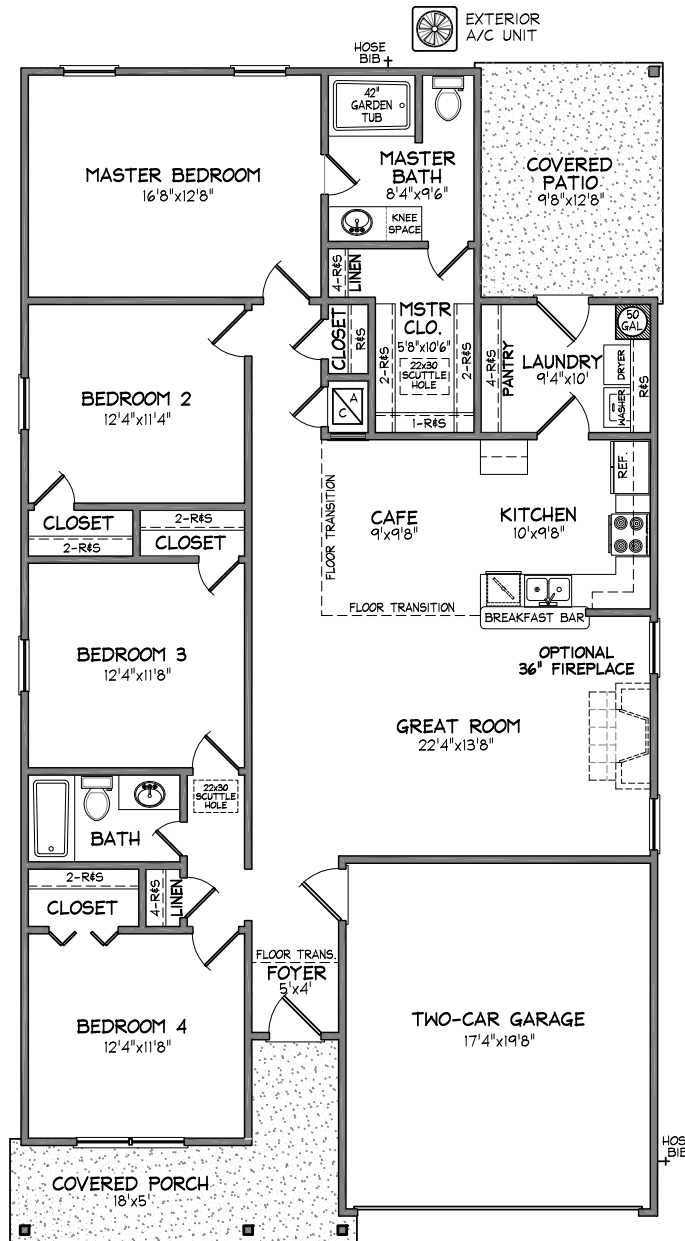

BENCHMARK COLLECTION

THE WILLIAMSBURG

1750 SQUARE FEET

VINYL FRONT ELEVATION

OPTIONAL MASTER
BATH SUITE

Rande Duke
HOMES