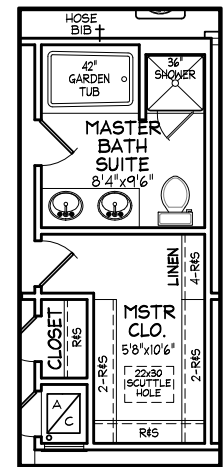

BENCHMARK COLLECTION

THE WILLIAMSBURG

1750 SQUARE FEET

VINYL FRONT ELEVATION

OPTIONAL MASTER
BATH SUITE

Rande Duke
HOMES