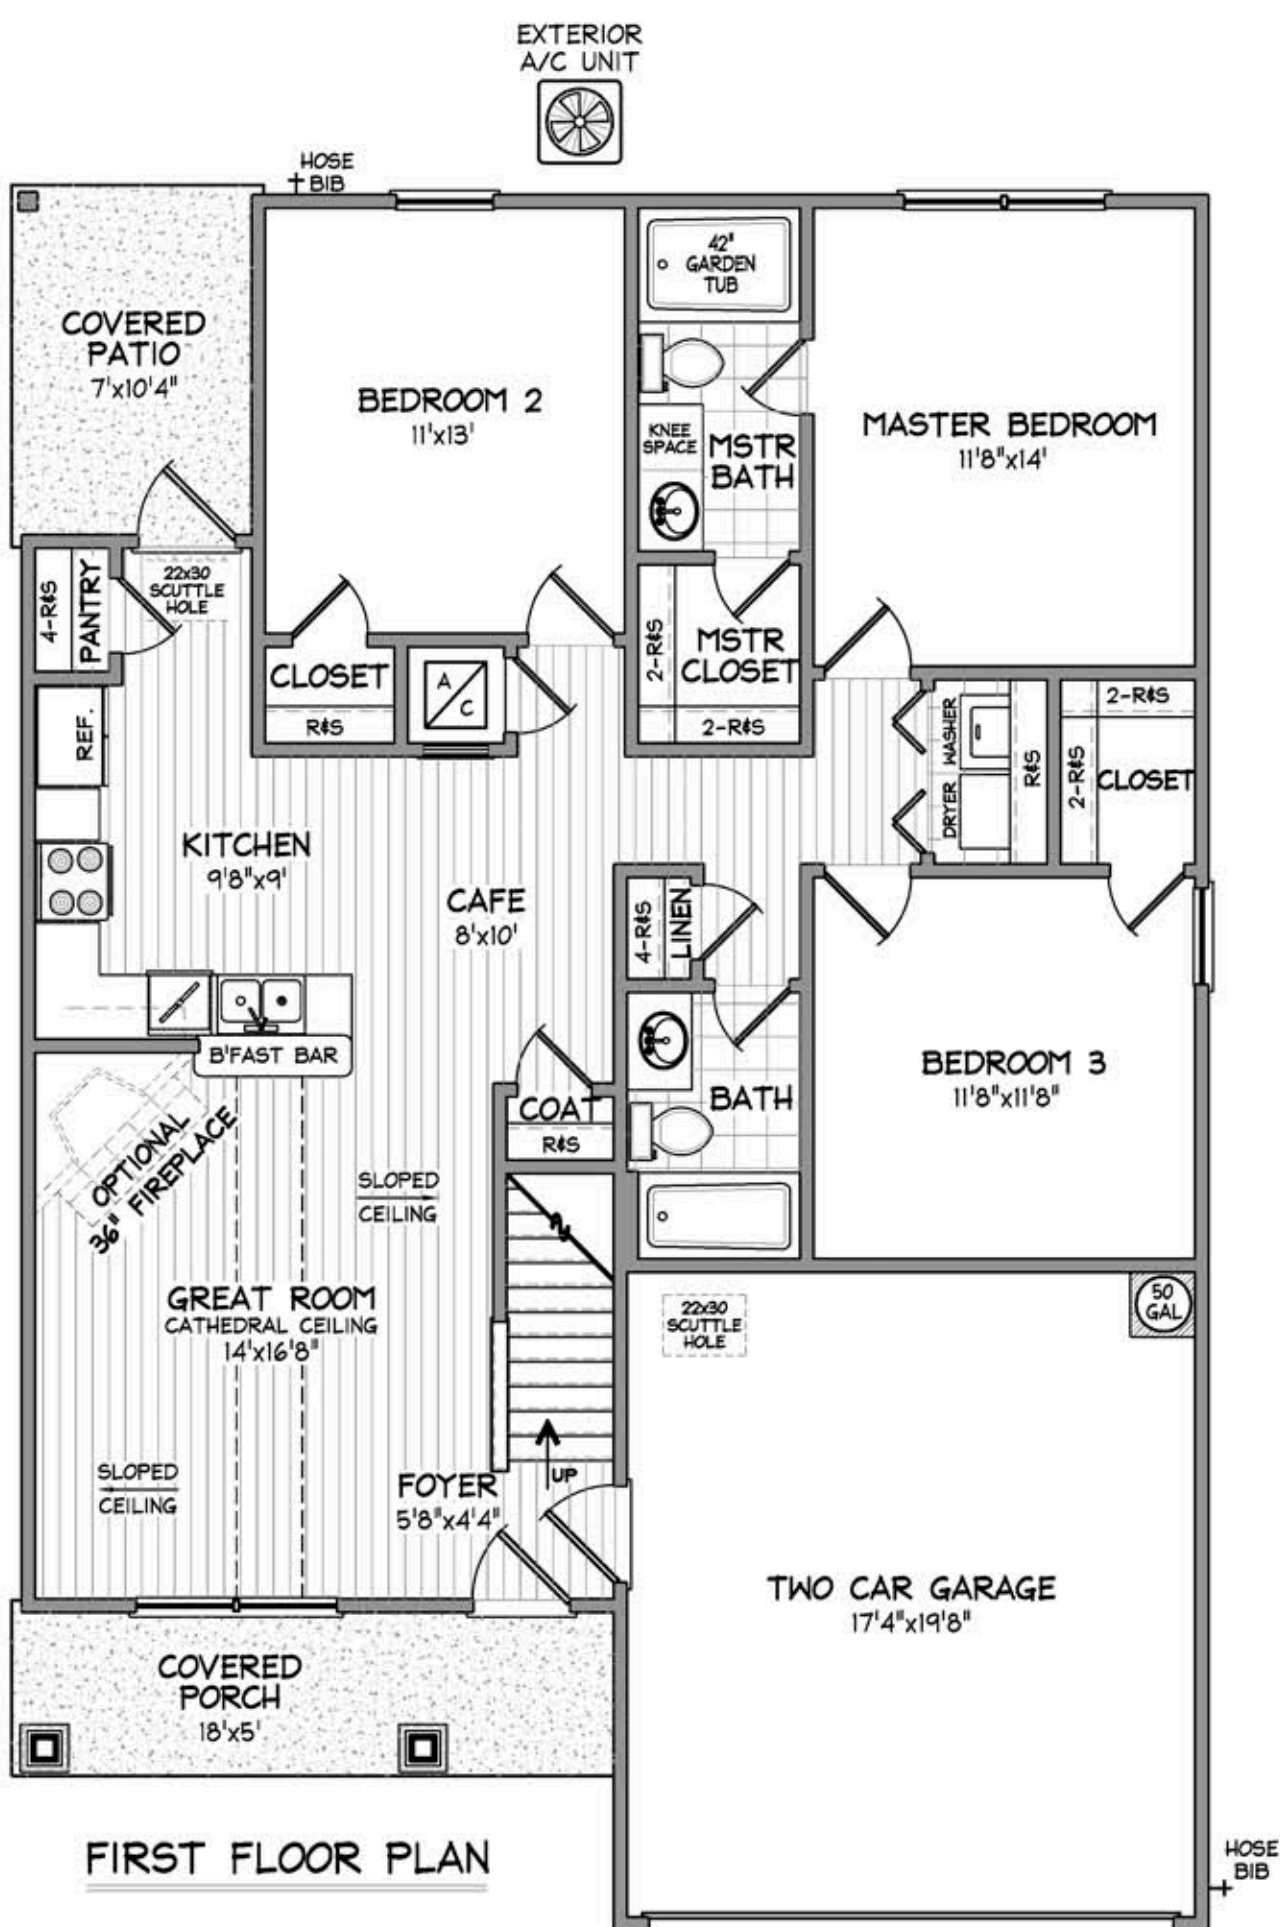

The Cottages at Lake Shore

THE YORKTOWN 1701 SQUARE FEET

BONUS FLOOR PLAN

RANDE DUKE CONSTRUCTION, INC.

BUILDER WILL NOT DISCRIMINATE ON THE BASIS OF RACE, COLOR, RELIGION, NATIONAL ORIGIN, SEX, HANDICAP, OR FAMILIAL STATUS. SQUARE FOOTAGE & ALL DIMENSIONS LISTED ON THE FLOOR PLANS ARE A GOOD FAITH ESTIMATE & ARE SUBJECT TO CHANGE WITHOUT NOTICE. FLOOR PLANS & ELEVATIONS ARE FOR ILLUSTRATIVE PURPOSES ONLY & NOT INTENDED FOR CONTRACTUAL PURPOSES.