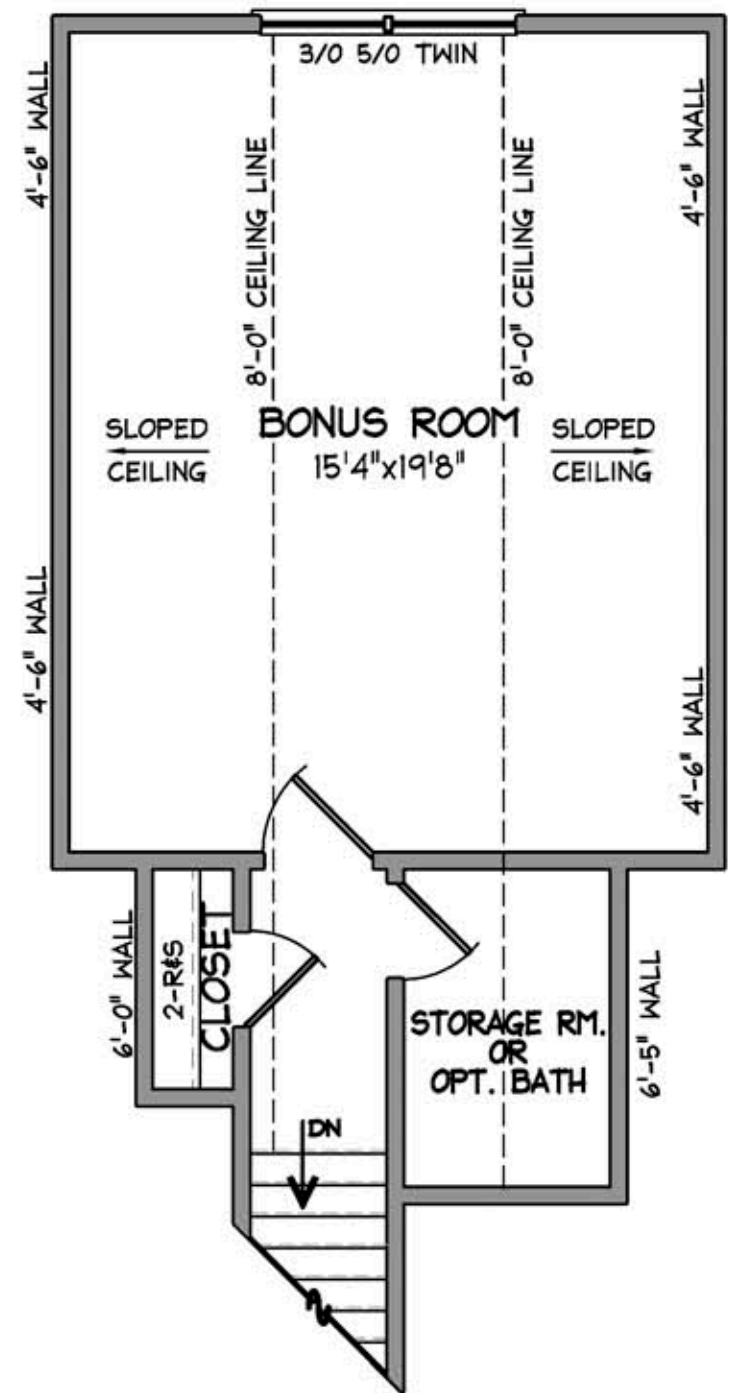

The Cottages at Lake Shore

THE YORKTOWN 1701 SQUARE FEET

BONUS FLOOR PLAN

RANDE DUKE CONSTRUCTION, INC.

BUILDER WILL NOT DISCRIMINATE ON THE BASIS OF RACE, COLOR, RELIGION, NATIONAL ORIGIN, SEX, HANDICAP, OR FAMILIAL STATUS. SQUARE FOOTAGE & ALL DIMENSIONS LISTED ON THE FLOOR PLANS ARE A GOOD FAITH ESTIMATE & ARE SUBJECT TO CHANGE WITHOUT NOTICE. FLOOR PLANS & ELEVATIONS ARE FOR ILLUSTRATIVE PURPOSES ONLY & NOT INTENDED FOR CONTRACTUAL PURPOSES.