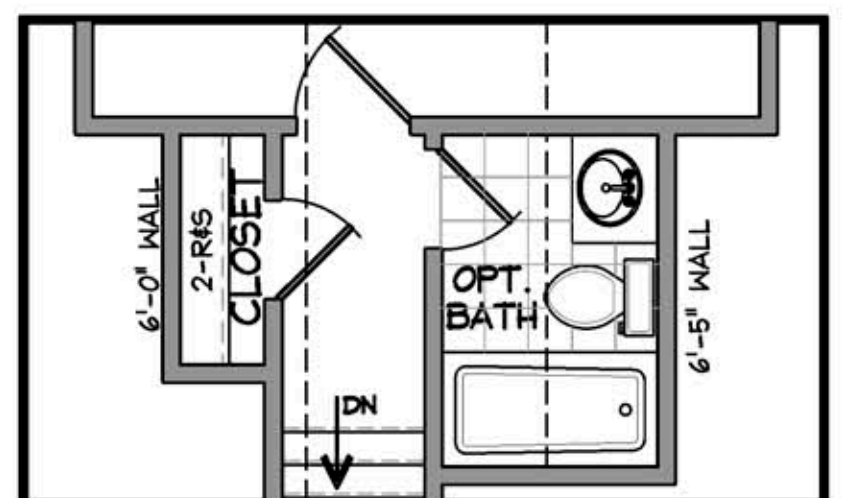

The Cottages at Lake Shore

THE YORKTOWN 1701 SQUARE FEET

BONUS FLOOR PLAN

RANDE DUKE CONSTRUCTION, INC.

BUILDER WILL NOT DISCRIMINATE ON THE BASIS OF RACE, COLOR, RELIGION, NATIONAL ORIGIN, SEX, HANDICAP, OR FAMILIAL STATUS. SQUARE FOOTAGE & ALL DIMENSIONS LISTED ON THE FLOOR PLANS ARE A GOOD FAITH ESTIMATE & ARE SUBJECT TO CHANGE WITHOUT NOTICE. FLOOR PLANS & ELEVATIONS ARE FOR ILLUSTRATIVE PURPOSES ONLY & NOT INTENDED FOR CONTRACTUAL PURPOSES.